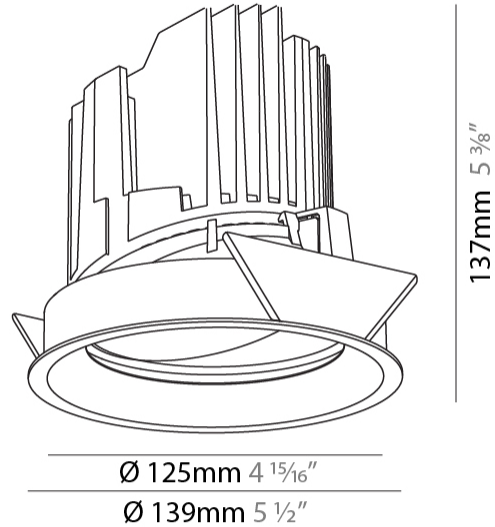

PHYSICAL

Shape: Round
Diameter (mm): 139
Diameter (in): 5 1/2
Height (mm): 137
Height (in): 5 3/8
Ceiling Thickness (mm): 10 / 12.5 / 15
Ceiling Thickness (in): 3/8 or 1/2 or 9/16
Min. Recessing Depth (mm): 150
Min. Recessing Depth (in): 5 7/8
Light Distribution: Adjustable / Downlight
Weight (kg): 0.805
Weight (lbs): 1.77
Fixture Finish: SSR / BKV / CWI / CRY / HAB / UFT / ITA / RUA / FTG / MYG / LOD / PUS / FRO / FUP / KIA / POP / BLS / SPG / MEY / GOH / GUM / CHC / COM / ABZ / JAG / OBR / MOS / ROR
Fixture Material: Aluminum Die Cast
Cut-out Measurements: 130mm / 5 1/8"

ELECTRICAL

Lamp Type: LED (Zhaga Standard)
Input Wattage (W): 13.2 / 16.5
Total Output Wattage (W): 12 / 14
Dimming: Tri-Mode (Non-Dimming and Phase Dimming (120Vac only) and 0-10V Dimming)
Driver Included: No
Driver Location: Recessed Housing
Driver Type: Constant Current - Universal
Driver Class: Class 2
Housing: See components
Input Voltage (V): 120 - 277
Constant Current (MA): 350

LED

Number of LEDs: 1
Color Temperature (°K): 2700 / 3000 / 3500 / 4000
Max. Delivered Lumen (lm): 870 / 970 / 1039 / 1060
Nominal Lumen (lm): 960 / 1070 / 1156 / 1180
CRI: >90 CRI
Efficiency (%): 0.905
Lamp Life (hrs): 50000

OPTICAL

Reflector°: 10
Optic°: Lens Pack - No Lens
Adjustability: Rotational 355°; Tilt 30°

RATINGS AND CERTIFICATIONS

Certified By: CSA Certified to UL and CSA Standards
IP rating: IP20